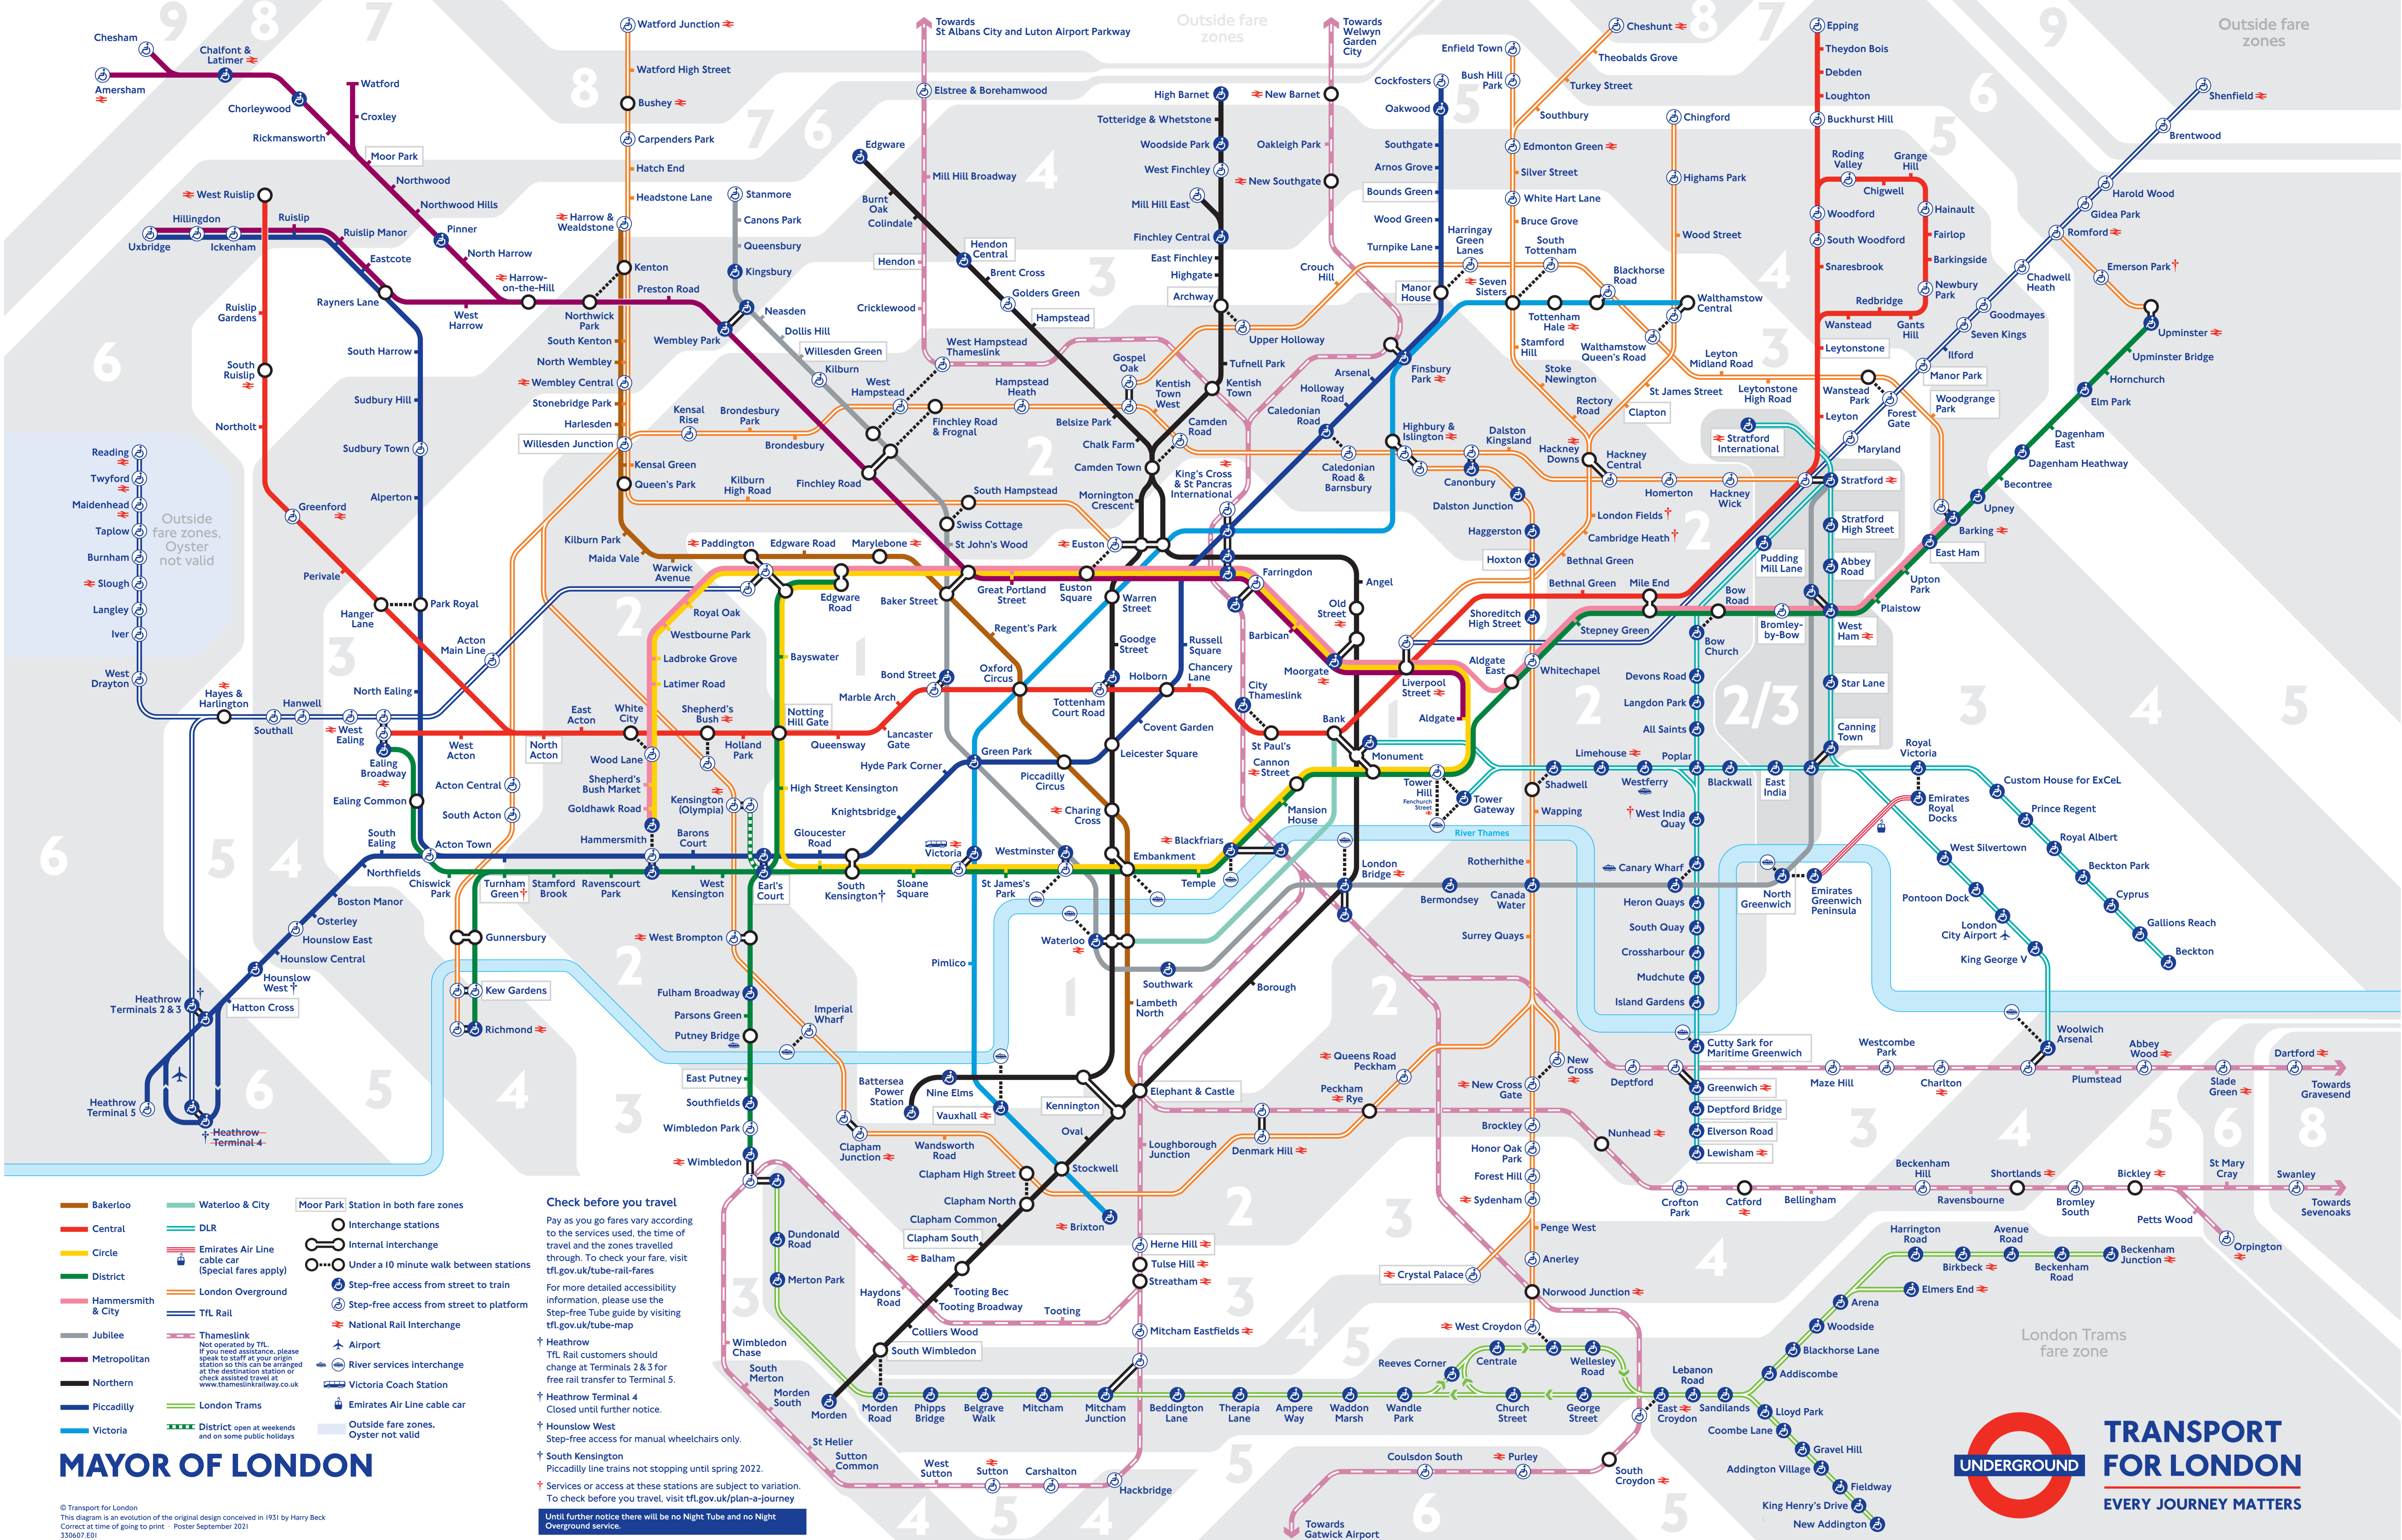

Tube map

Check your travel
tfl.gov.uk/travel-tools

24 hour travel information
0343 222 1234*

MAYOR OF LONDON

TRANSPORT FOR LONDON
EVERY JOURNEY MATTERS

TfL Go, your new real-time travel app

Download TfL Go to plan your journey

Direct

DST 20

Bus only

Direct

Download on the App Store

GET IT ON Google Play