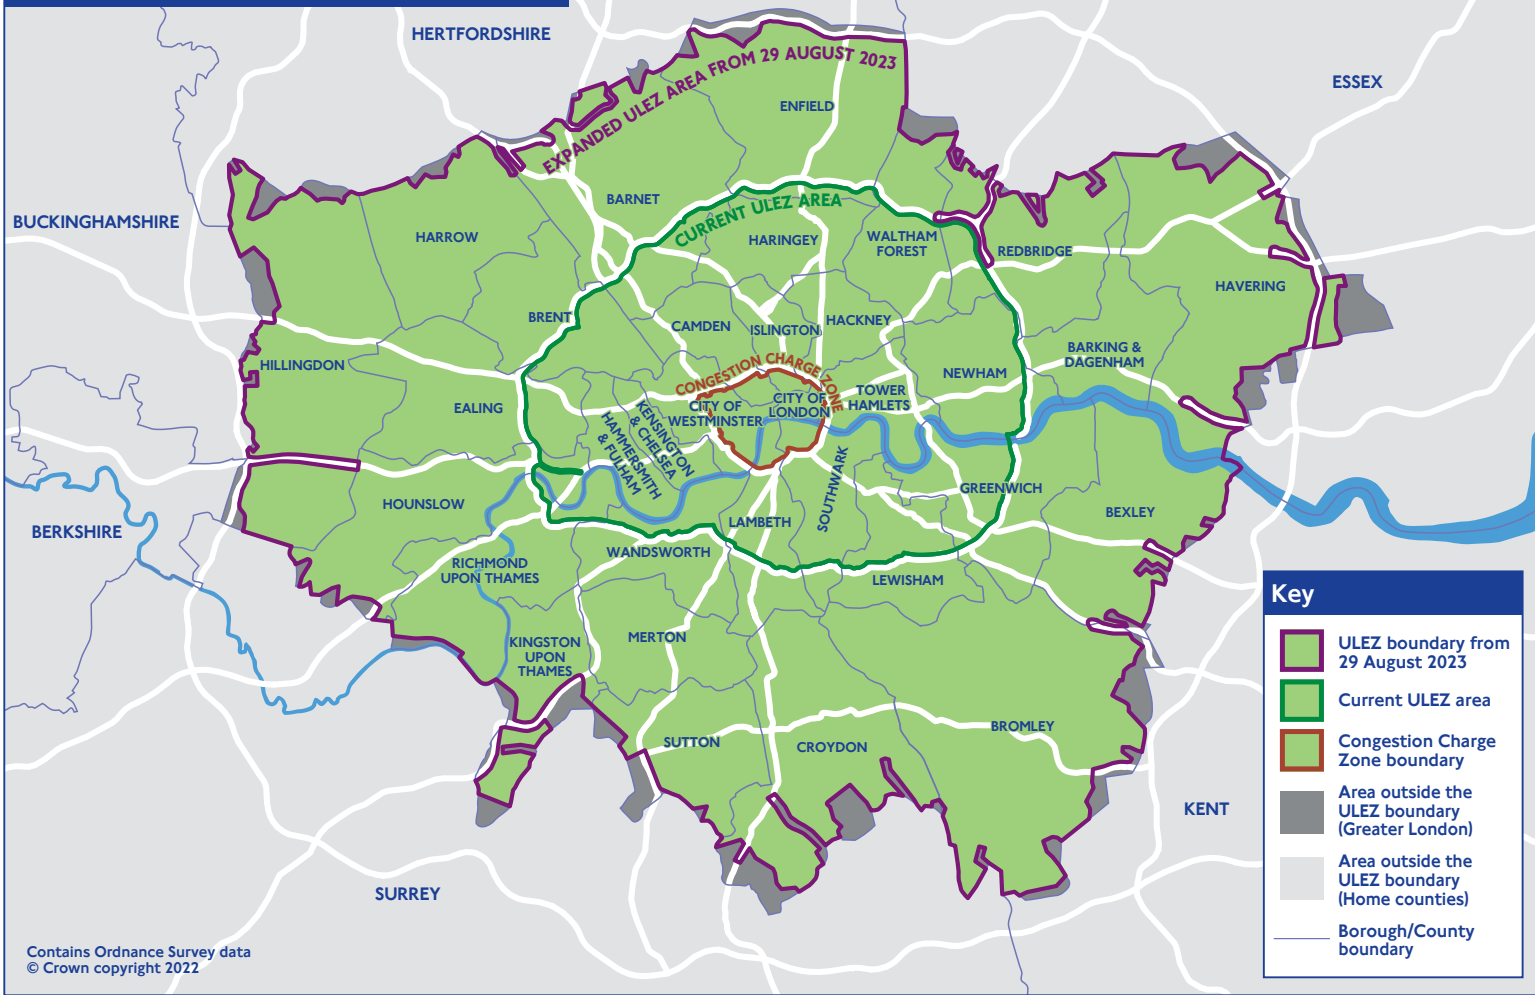

Map showing Ultra Low Emission Zone (ULEZ) expansion from 29 August 2023

Key

- ULEZ boundary from 29 August 2023
- Current ULEZ area
- Congestion Charge Zone boundary
- Area outside the ULEZ boundary (Greater London)
- Area outside the ULEZ boundary (Home counties)
- Borough/County boundary