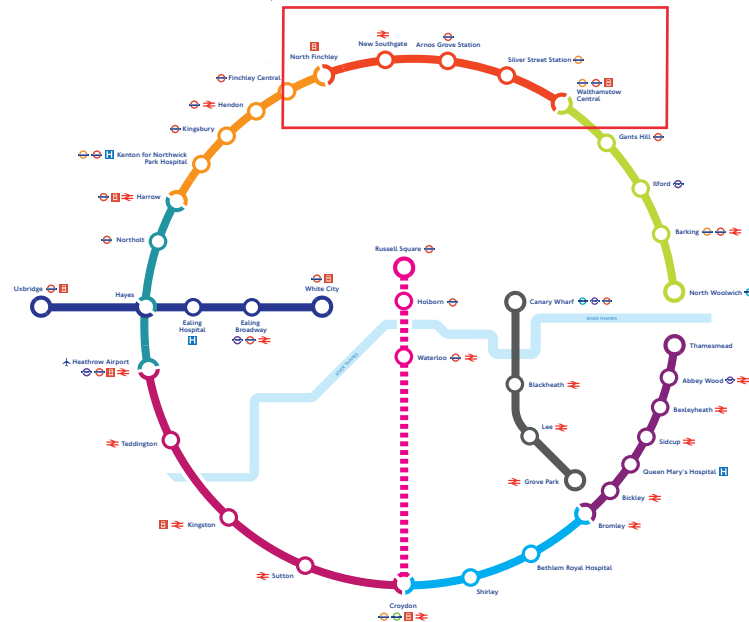

**SL1**

# North Finchley to Walthamstow

MAYOR OF LONDON

Routes and stops are illustrative only and subject to consultation and further detailed planning