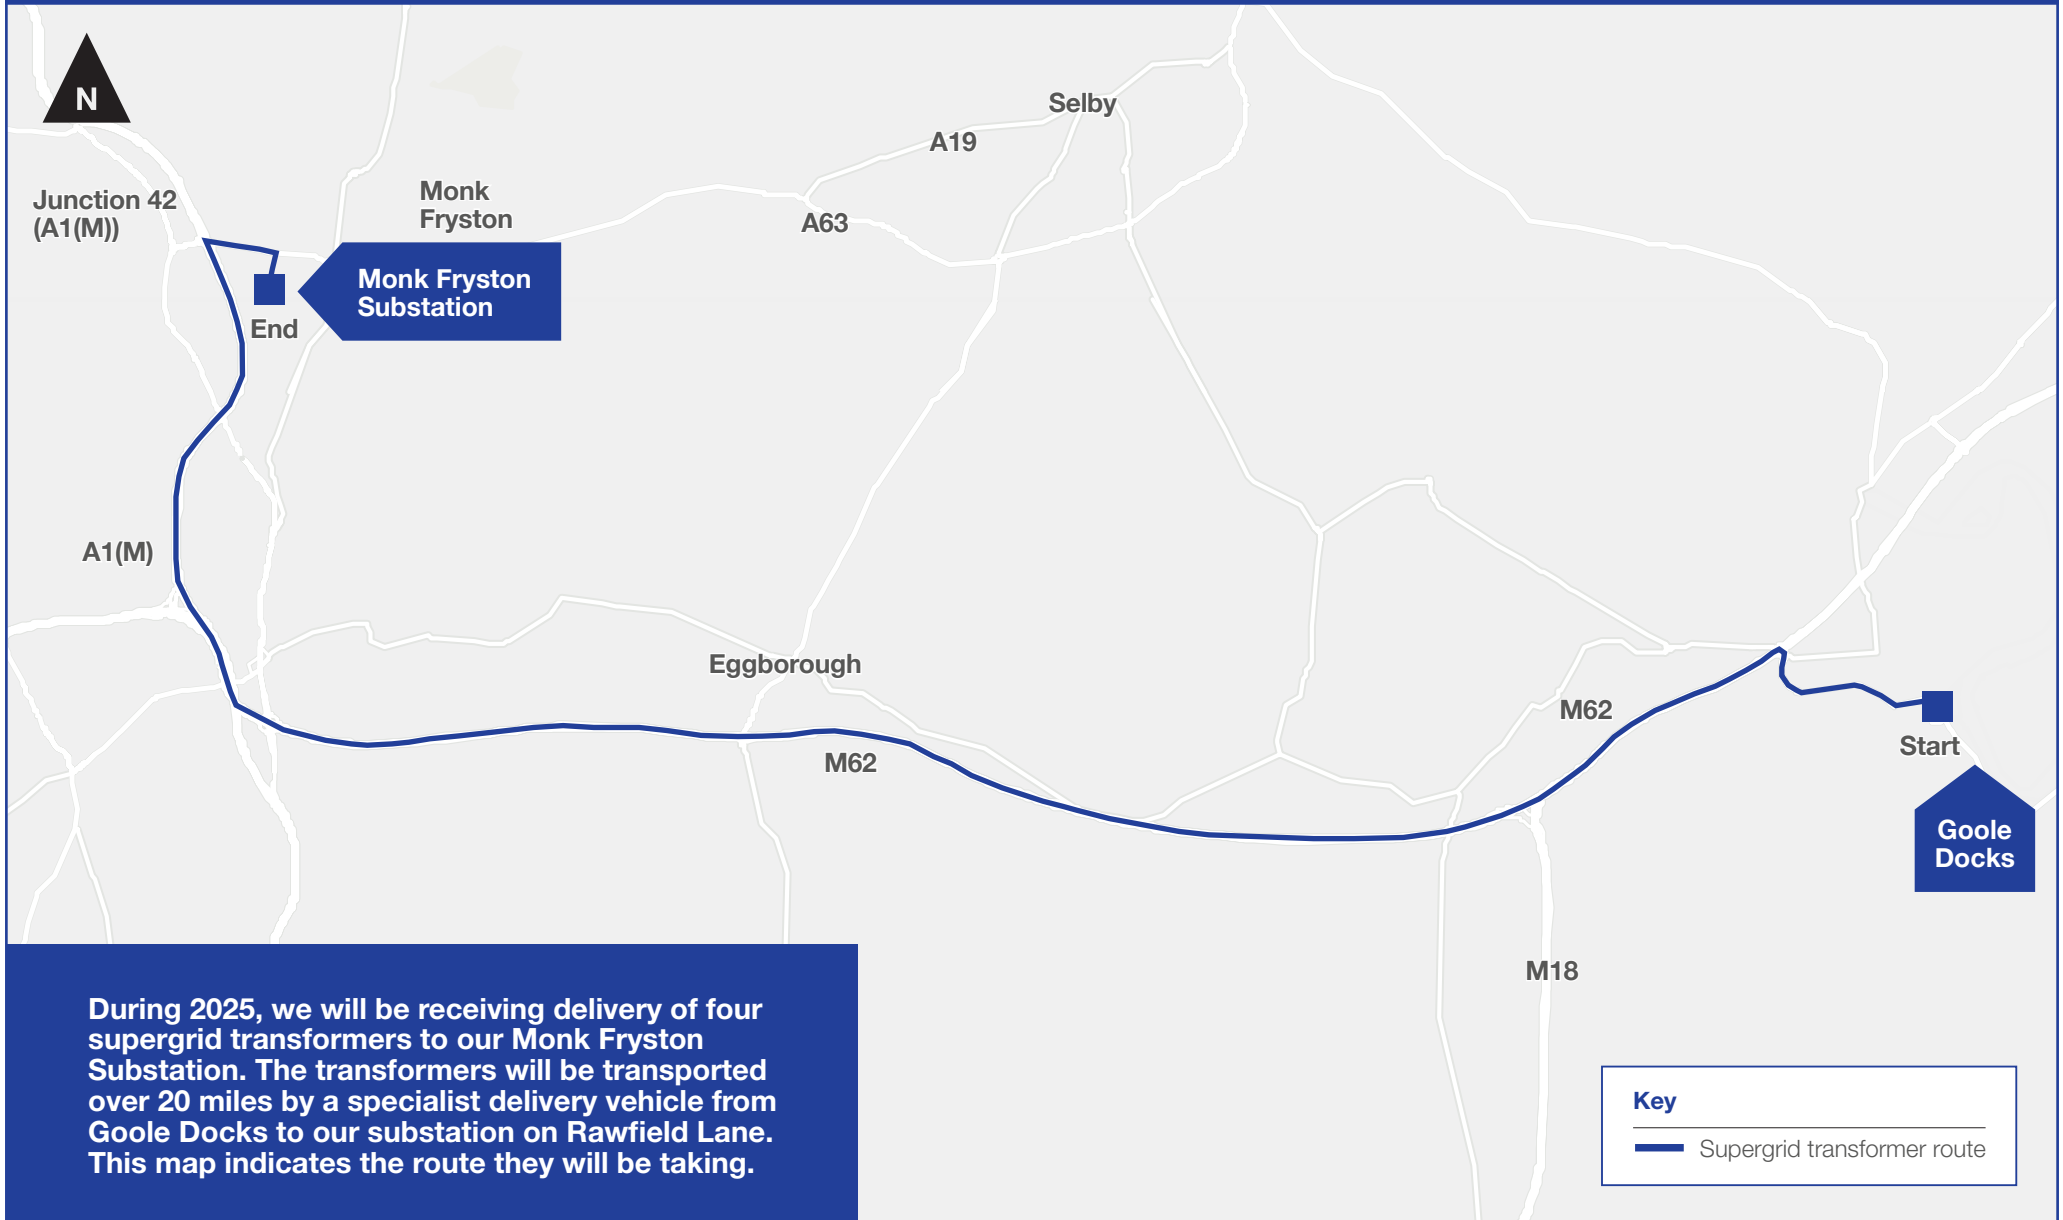

## Goole Docks to Monk Fyriston Substation

### Full Route

During 2025, we will be receiving delivery of four supergrid transformers to our Monk Fyriston Substation. The transformers will be transported over 20 miles by a specialist delivery vehicle from Goole Docks to our substation on Rawfield Lane. This map indicates the route they will be taking.