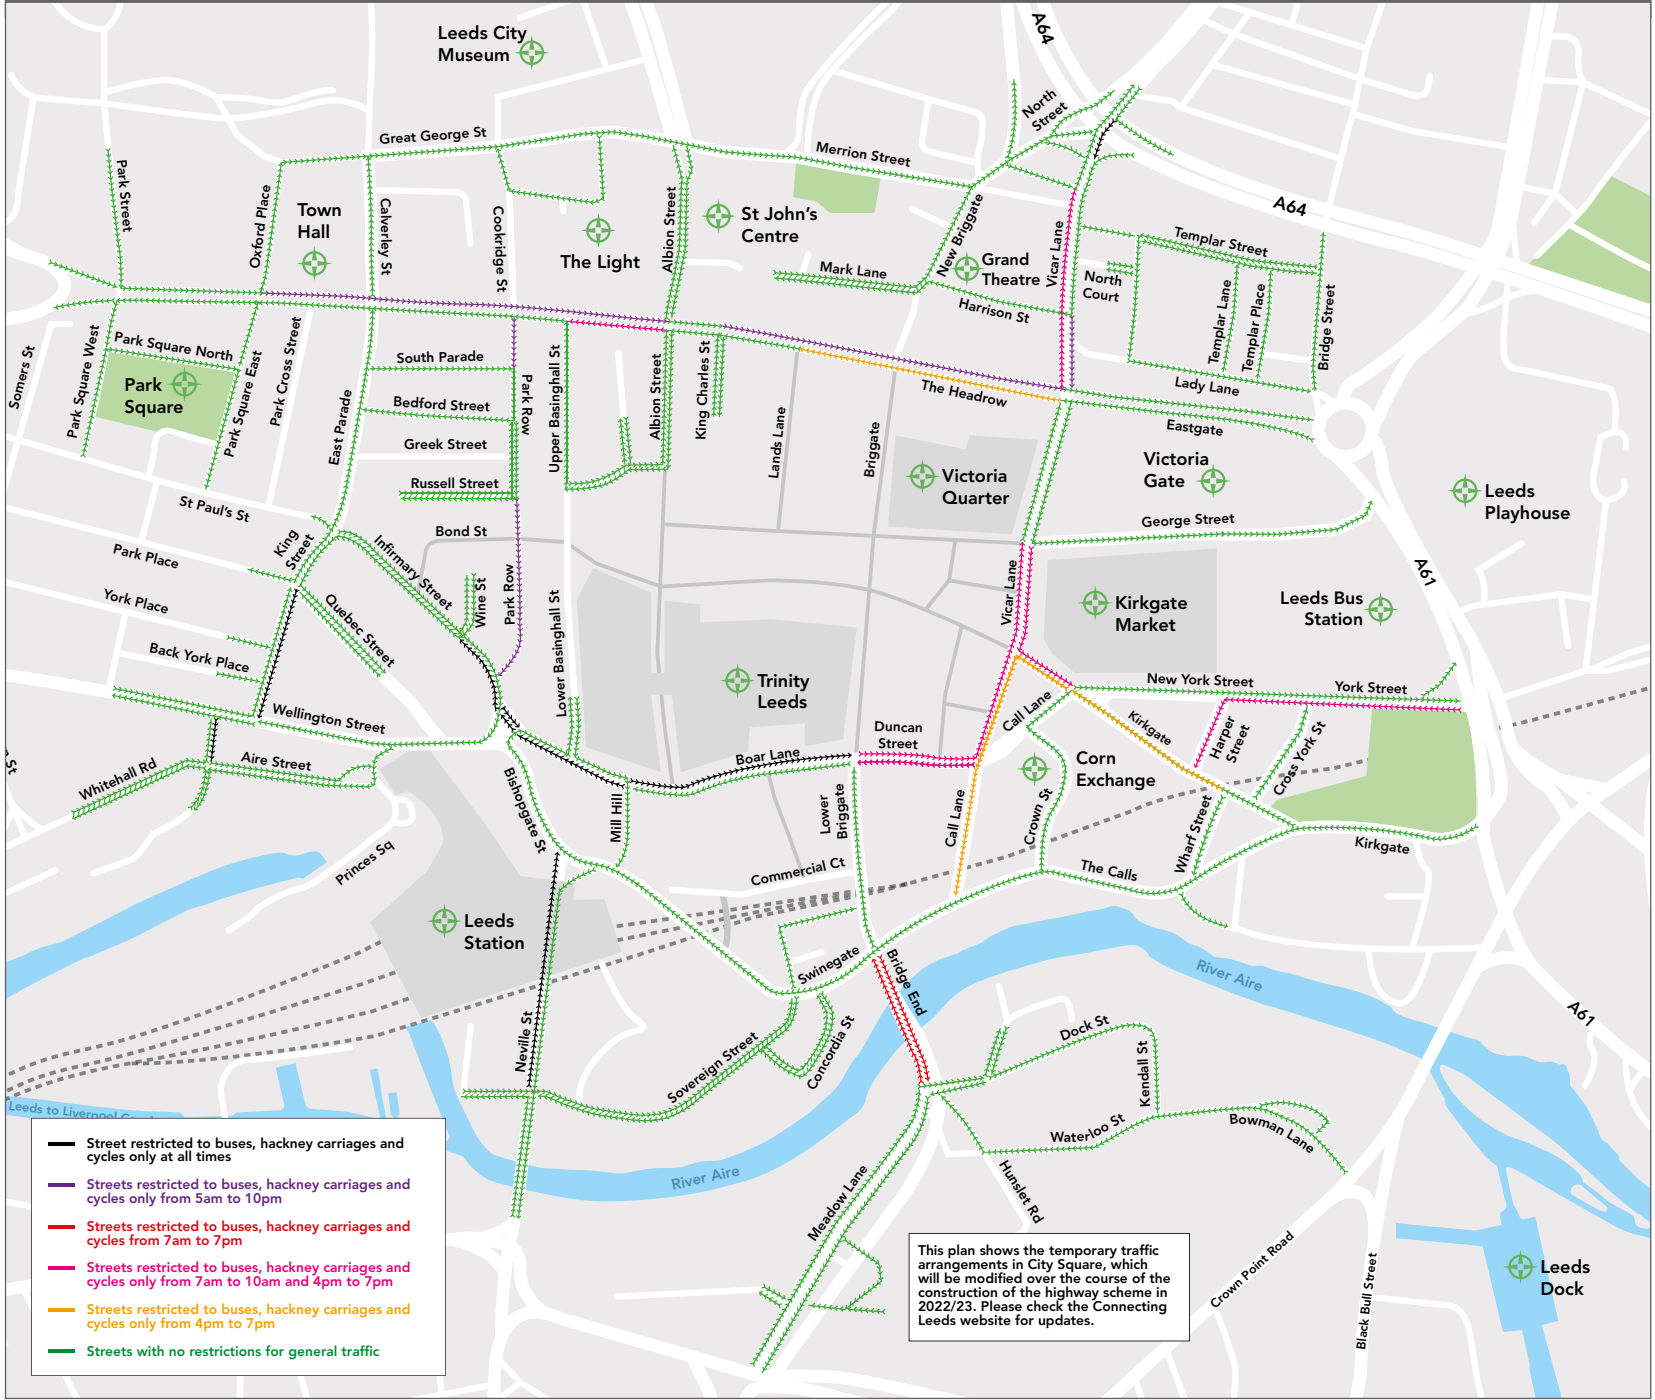

City Centre Traffic Restriction Routes

- Street restricted to buses, hackney carriages and cycles only at all times
- Streets restricted to buses, hackney carriages and cycles only from 5am to 10pm
- Streets restricted to buses, hackney carriages and cycles from 7am to 7pm
- Streets restricted to buses, hackney carriages and cycles only from 7am to 10am and 4pm to 7pm
- Streets restricted to buses, hackney carriages and cycles only from 4pm to 7pm
- Streets with no restrictions for general traffic

This plan shows the temporary traffic arrangements in City Square, which will be modified over the course of the construction of the highway scheme in 2022/23. Please check the Connecting Leeds website for updates.