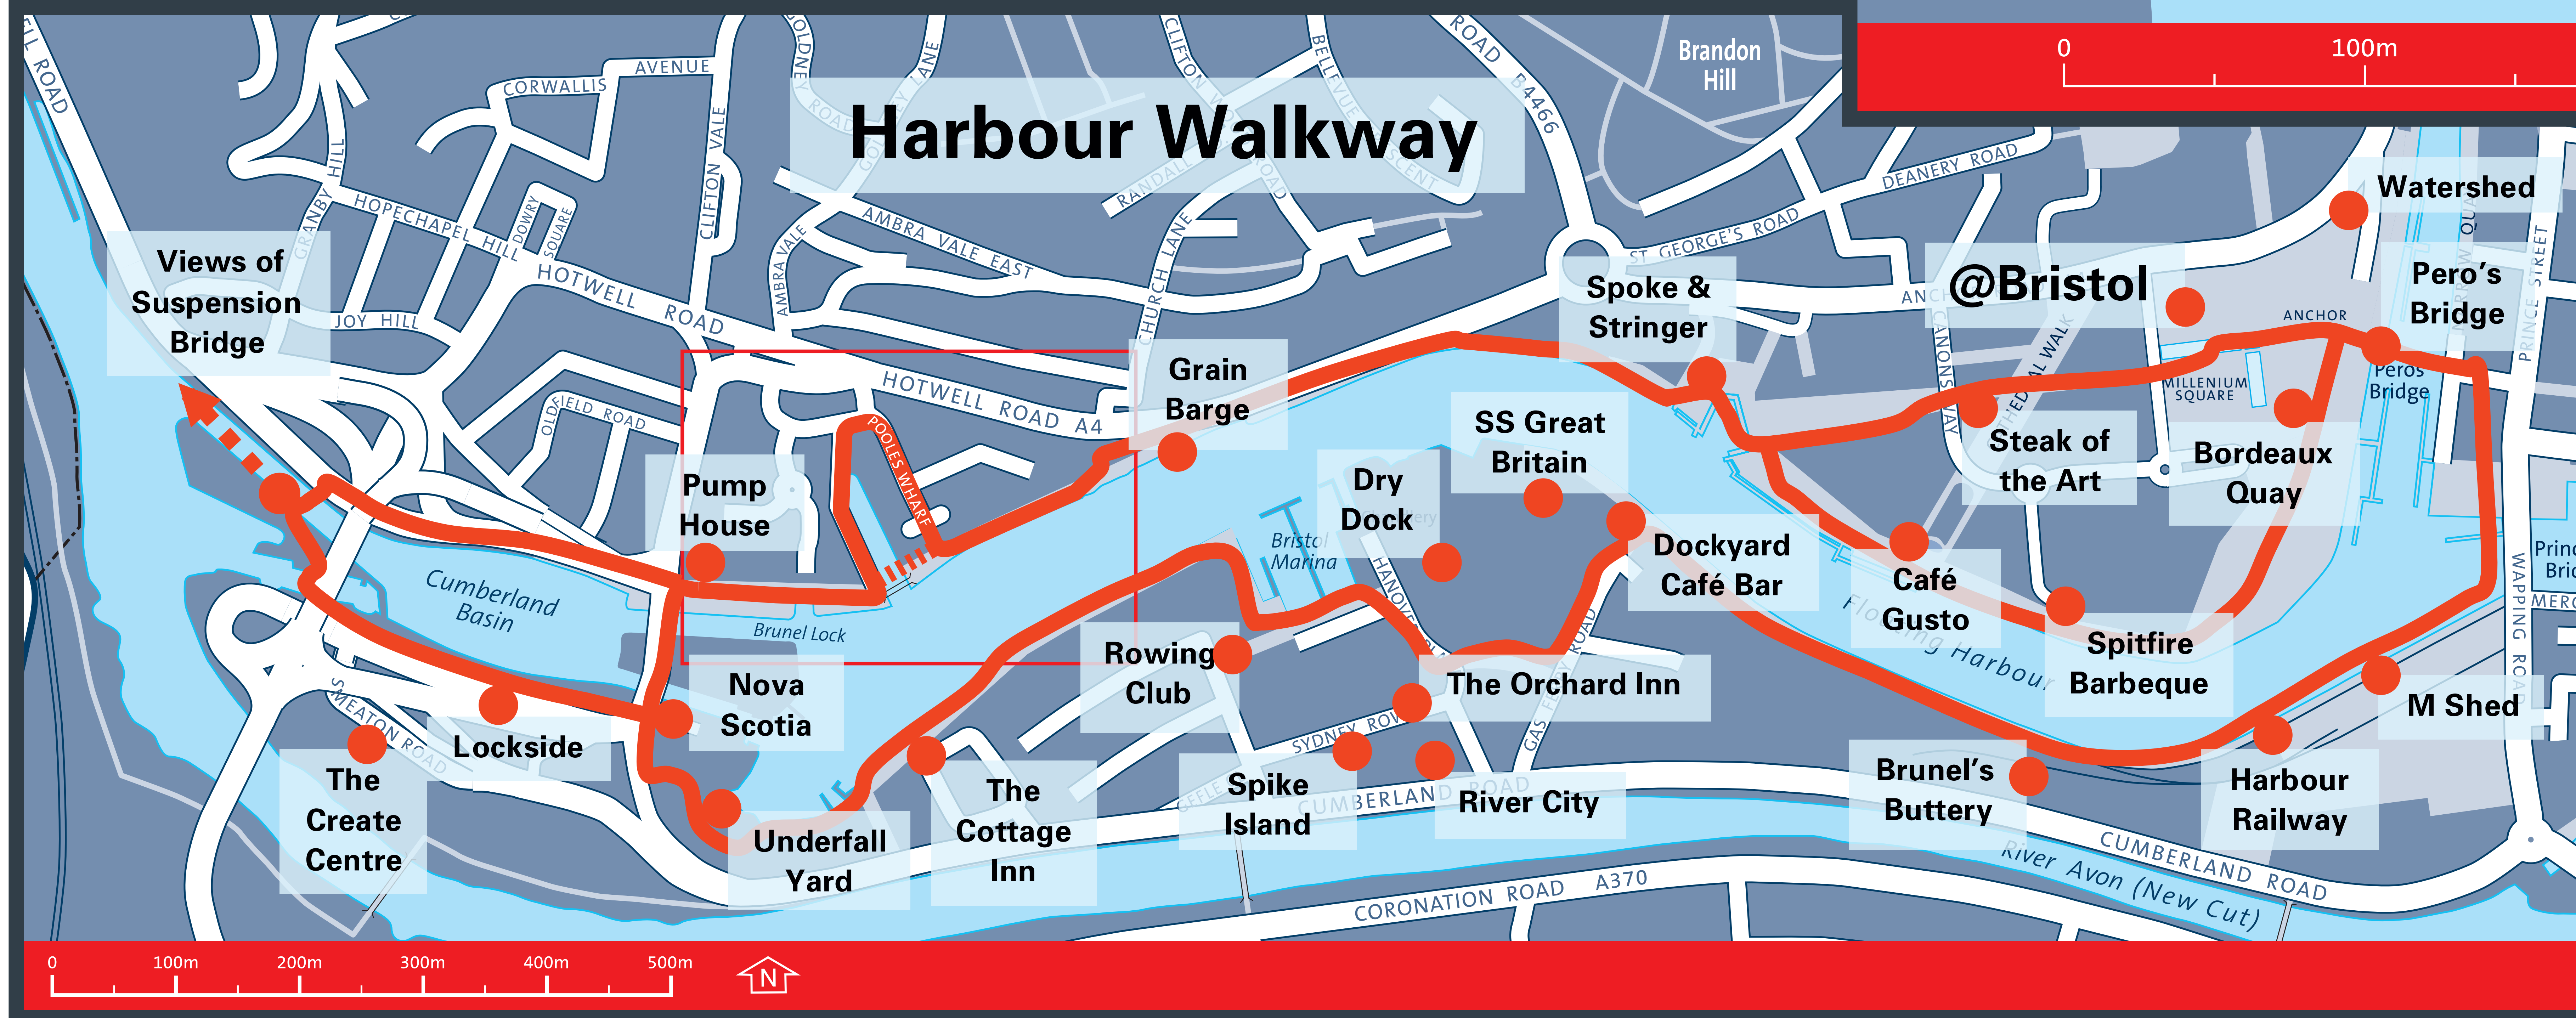

BRIDGE CLOSED 11 April – 14 July

Please follow arrows for diversion

BRIDGE CLOSED 11 April – 14 July

Please follow arrows for diversion