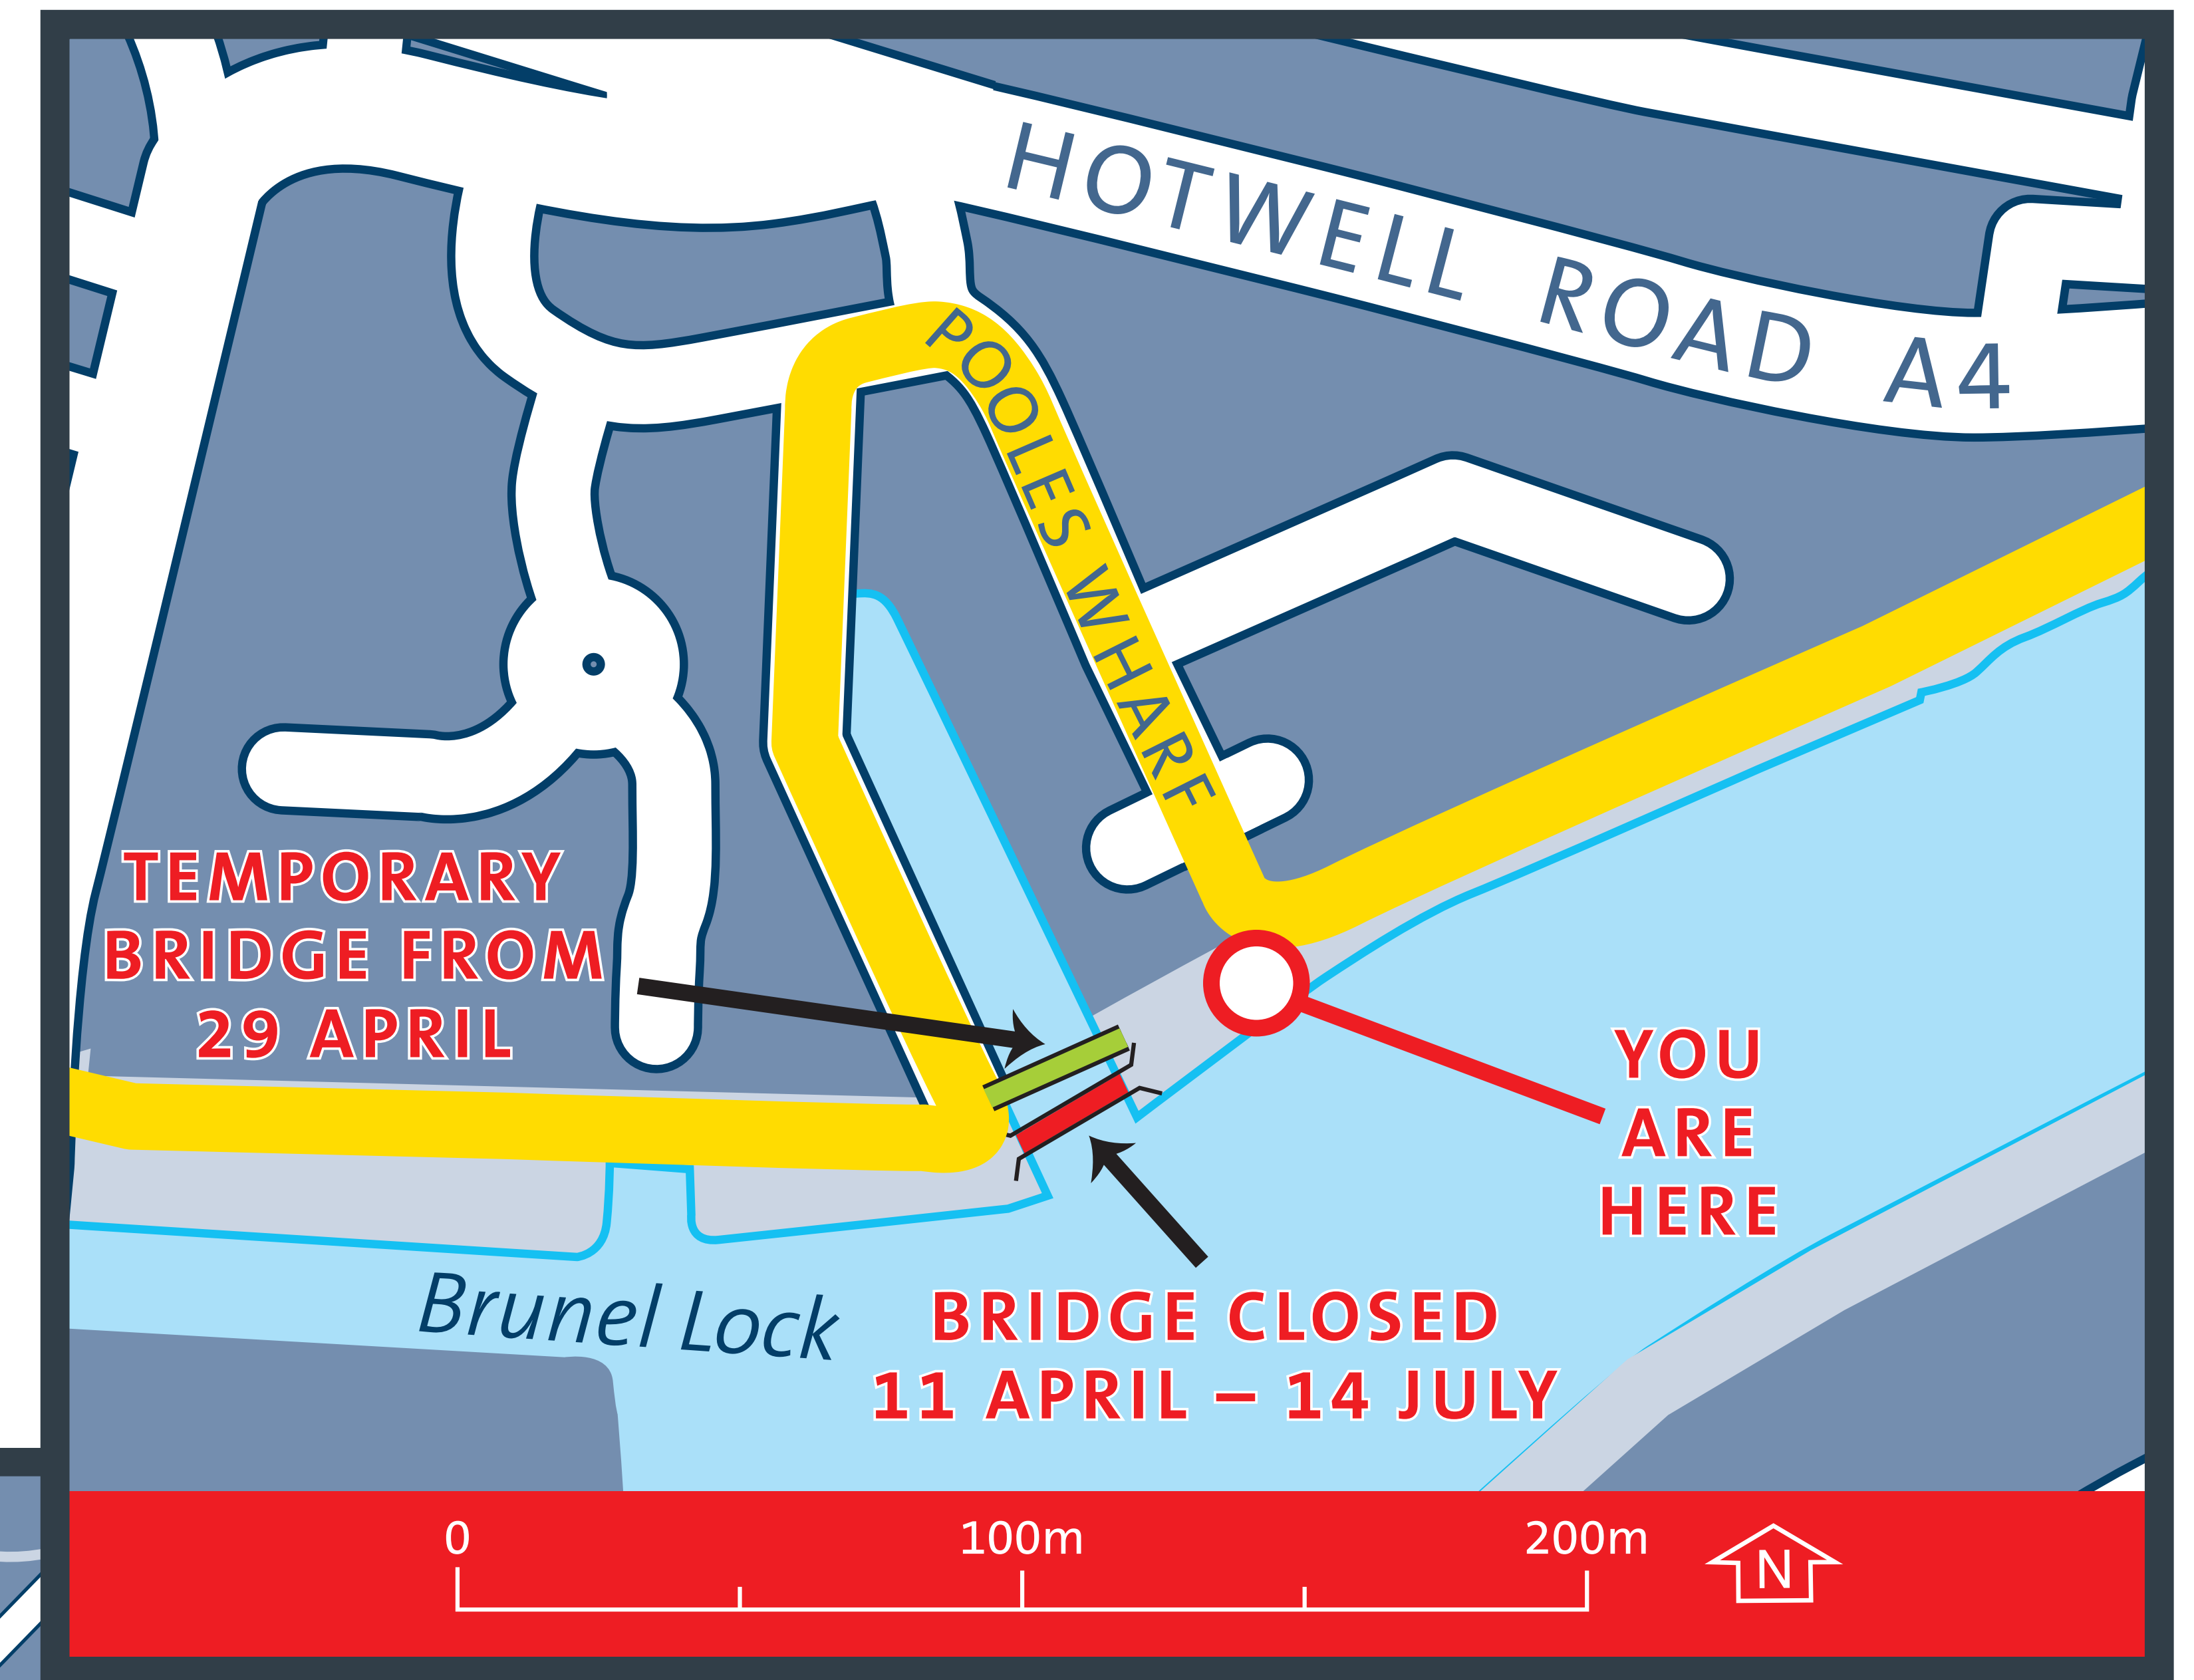

BRIDGE CLOSED 11 April – 14 July

Please follow arrows for diversion

BRIDGE CLOSED 11 April – 14 July

Please follow arrows for diversion