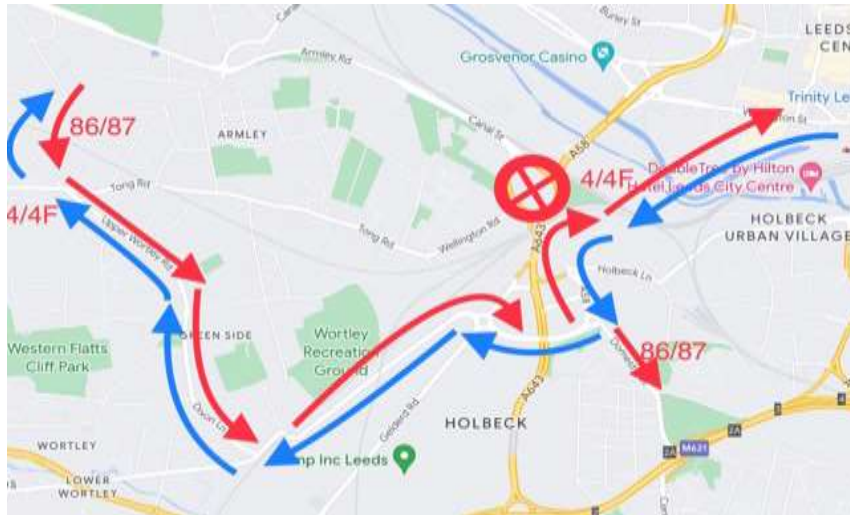

42

**Towards Leeds**  
 Divert via Ring Road, Whitehall Road, Domestic Road, Domestic Street, Spence Lane Whitehall Road and Thirsk Row

Misses: Lower Wortley Road, Oldfield Lane, tong Road, Wellington Road, Wellington Street

42

**Towards Old Farnley**  
 Divert via Aire Street, Whitehall Road, Spence Lane, Domestic Street, Domestic Road, Whitehall Road and Ring Road

Misses: Wellington Street, Wellington Road, Tong Road, Oldfield Road, Lower Wortley Road to Branch Road / Ring Road

72 X6

**Towards Leeds**  
 Normal route

Misses:  
 No stops missed

72 X6  
 X11

**Towards Bradford**

Misses:

Divert via Kirkstall Road, Burley Place, Viaduct Road, Canal Road, Ledgard Way and Crab Lane

Armley Road from Ledgard Way, Canal Street and Wellington Road

86 87

**Towards Leeds**

Divert via Wortley Road, Whingate, Upper Wortley Road, Dixon Lane, Whitehall Road, Domestic Road, Spence Lane, Whitehall Road Thirsk Row

Misses:

Town Street, Wesley Street, Church Road, Hall Lane, Green Lane, Tong Road, Wellington Road and Wellington Street