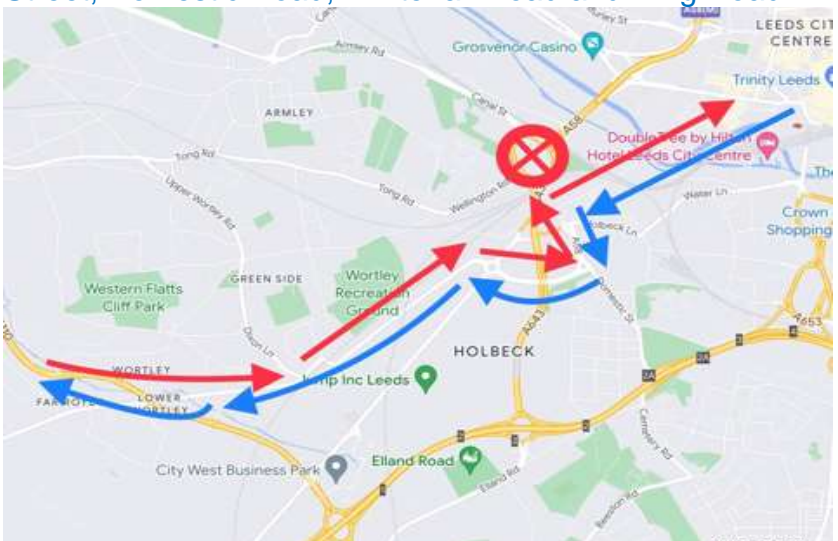

**Armley Gyratory Bus Disruption Plan**  
**Friday 8<sup>th</sup> 1900 to Monday 11<sup>th</sup> 0600 April**

Service	Route	Stopping Arrangements
4 4F	<p><b><u>Towards Leeds</u></b>            Divert via Upper Wortley Road, Dixon Lane, Whitehall Road, Domestic Road, Spence Lane, Whitehall Road Thirk Row</p> 	<p>Misses: Tong Road from Whingate Junction, Wellington Road, and Wellington Street</p>
4 4F	<p><b><u>Towards Pudsey</u></b>            Divert via Aire Street, Whitehall Road, Spence Lane, Domestic Street, Domestic Road, Whitehall Road, Dixon Lane and Upper Wortley Road.</p> 	<p>Misses: Wellington Street, Wellington Road and Tong Road to Whingate junction</p>
15	<p><b><u>Towards Leeds</u></b>            Normal Route</p>	<p>Misses: No stops missed</p>
15	<p><b><u>Towards Old Farnley</u></b>            Divert via Kirkstall Road, Burley Place, Viaduct Road, Canal Road, Ledgard Way and Crab Lane</p>	<p>Misses: Wellington Road, Canal Street and Armley Road</p>

42

**Towards Leeds**  
 Divert via Ring Road, Whitehall Road, Domestic Road, Domestic Street, Spence Lane Whitehall Road and Thirsk Row

Misses: Lower Wortley Road, Oldfield Lane, tong Road, Wellington Road, Wellington Street

42

**Towards Old Farnley**  
 Divert via Aire Street, Whitehall Road, Spence Lane, Domestic Street, Domestic Road, Whitehall Road and Ring Road

Misses: Wellington Street, Wellington Road, Tong Road, Oldfield Road, Lower Wortley Road to Branch Road / Ring Road