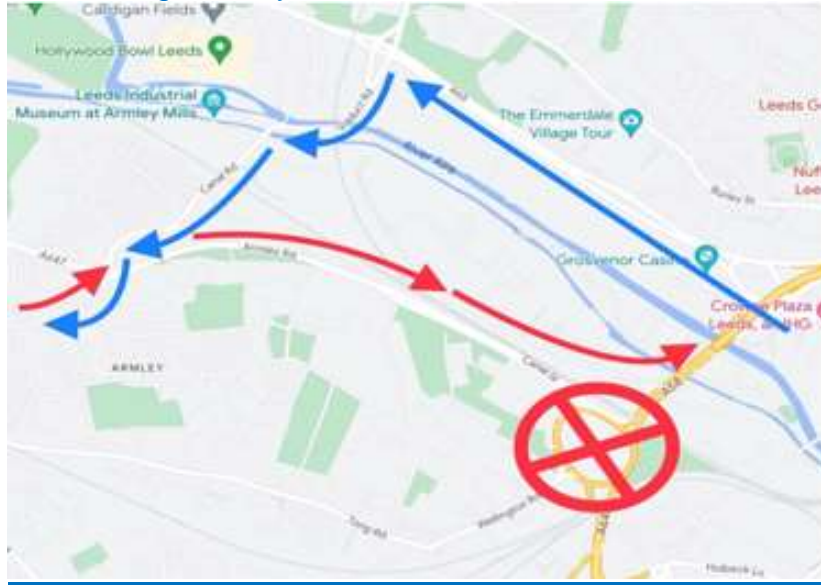

42

**Towards Leeds**  
 Divert via Ring Road, Whitehall Road, Domestic Road, Domestic Street, Spence Lane Whitehall Road and Thirsk Row

Misses: Lower Wortley Road, Oldfield Lane, tong Road, Wellington Road, Wellington Street

42

**Towards Old Farnley**  
 Divert via Aire Street, Whitehall Road, Spence Lane, Domestic Street, Domestic Road, Whitehall Road and Ring Road

Misses: Wellington Street, Wellington Road, Tong Road, Oldfield Road, Lower Wortley Road to Branch Road / Ring Road

72 X6

**Towards Leeds**  
 Normal route

Misses:  
 No stops missed

72 X6  
 X11

**Towards Bradford**

Misses:

Divert via Kirkstall Road, Burley Place, Viaduct Road, Canal Road, Ledgard Way and Crab Lane

Armley Road from Ledgard Way, Canal Street and Wellington Road

86 87

**Towards Leeds**

Divert via Wortley Road, Whingate, Upper Wortley Road, Dixon Lane, Whitehall Road, Domestic Road, Spence Lane, Whitehall Road Thirsk Row

Misses:

Town Street, Wesley Street, Church Road, Hall Lane, Green Lane, Tong Road, Wellington Road and Wellington Street