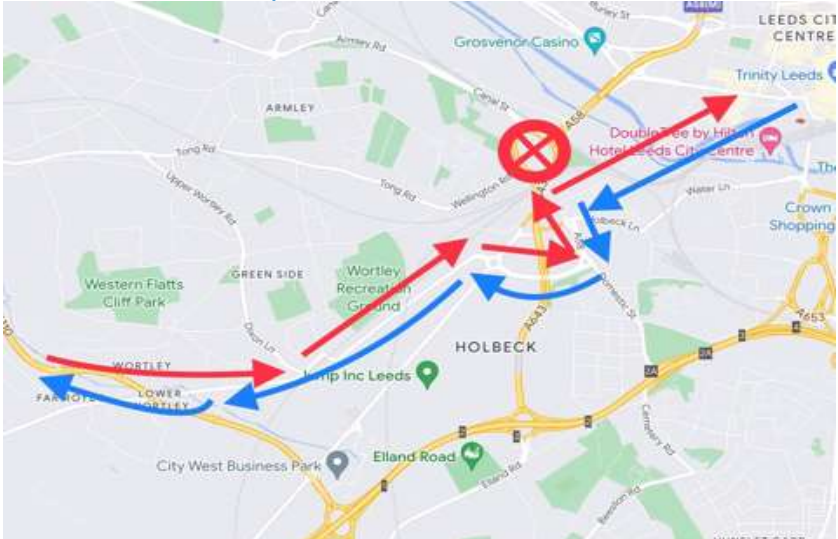

**Armley Gyratory Bus Disruption Plan**  
**Friday 8<sup>th</sup> 1900 to Monday 11<sup>th</sup> 0600 April**

Service	Route	Stopping Arrangements
4 4F	<p><b><u>Towards Leeds</u></b>            Divert via Upper Wortley Road, Dixon Lane, Whitehall Road, Domestic Road, Spence Lane, Whitehall Road Thirk Row</p> 	<p>Misses: Tong Road from Whingate Junction, Wellington Road, and Wellington Street</p>
4 4F	<p><b><u>Towards Pudsey</u></b>            Divert via Aire Street, Whitehall Road, Spence Lane, Domestic Street, Domestic Road, Whitehall Road, Dixon Lane and Upper Wortley Road.</p> 	<p>Misses: Wellington Street, Wellington Road and Tong Road to Whingate junction</p>
15	<p><b><u>Towards Leeds</u></b>            Normal Route</p>	<p>Misses: No stops missed</p>
15	<p><b><u>Towards Old Farnley</u></b>            Divert via Kirkstall Road, Burley Place, Viaduct Road, Canal Road, Ledgard Way and Crab Lane</p>	<p>Misses: Wellington Road, Canal Street and Armley Road</p>

		
<p>16 16A</p>	<p><b><u>Towards Seacroft</u></b>          Diverts via Branch Road, Ledgard Way, Canal Road, Viaduct Road, Burley Place and Kirkstall Road</p> 	<p>Misses:          Wesley Street,          Church Road, Hall Lane, Green Lane, Tong Road, Wellington Road and Wellington Street</p>
<p>16 16A</p>	<p><b><u>Towards Pudsey</u></b>          Divert via Kirkstall Road, Burley Place, Viaduct Road, Canal Road, Ledgard Way and Crab Lane</p>	<p>Misses: Wellington Street, Wellington Road, Tong Street, Green Lane, Hall Lane, Church Road, Wesley Street</p>

42

**Towards Leeds**  
 Divert via Ring Road, Whitehall Road, Domestic Road, Domestic Street, Spence Lane Whitehall Road and Thirsk Row

Misses: Lower Wortley Road, Oldfield Lane, tong Road, Wellington Road, Wellington Street