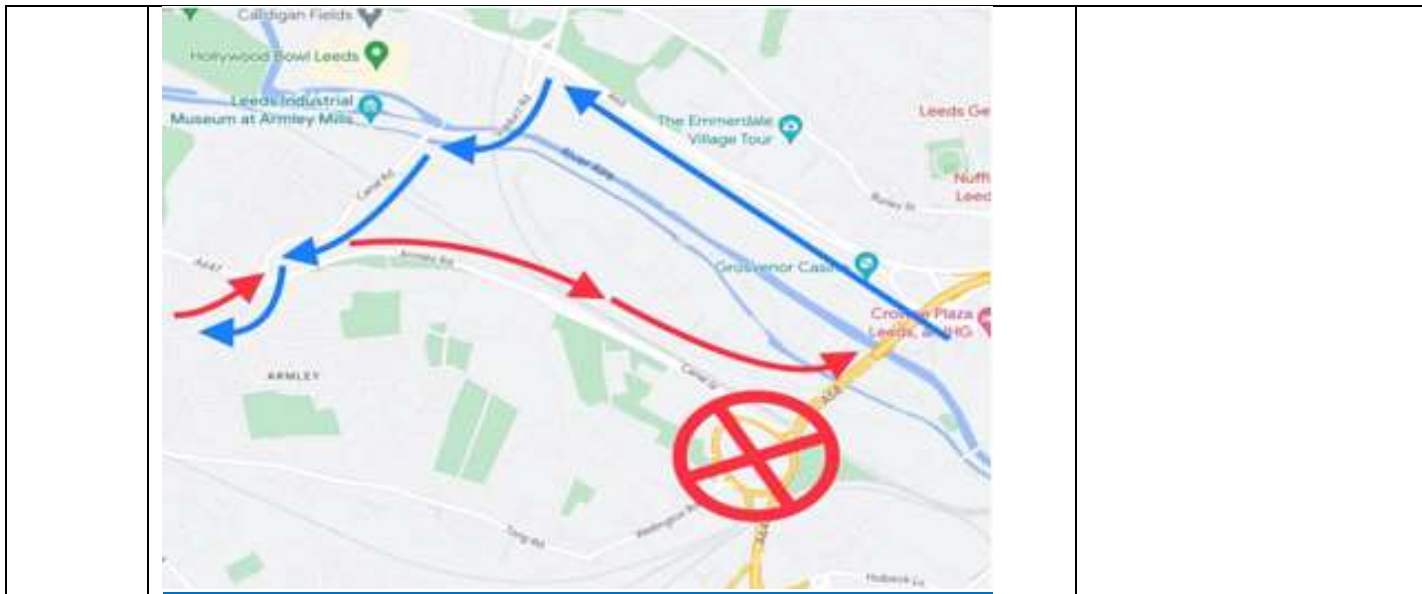

**Armley Gyratory Bus Disruption Plan**  
**Friday 8<sup>th</sup> 1900 to Monday 11<sup>th</sup> 0600 April**

Service	Route	Stopping Arrangements
4 4F	<p><b><u>Towards Leeds</u></b>            Divert via Upper Wortley Road, Dixon Lane, Whitehall Road, Domestic Road, Spence Lane, Whitehall Road Thirk Row</p> 	<p>Misses: Tong Road from Whingate Junction, Wellington Road, and Wellington Street</p>
4 4F	<p><b><u>Towards Pudsey</u></b>            Divert via Aire Street, Whitehall Road, Spence Lane, Domestic Street, Domestic Road, Whitehall Road, Dixon Lane and Upper Wortley Road.</p> 	<p>Misses: Wellington Street, Wellington Road and Tong Road to Whingate junction</p>
15	<p><b><u>Towards Leeds</u></b>            Normal Route</p>	<p>Misses: No stops missed</p>
15	<p><b><u>Towards Old Farnley</u></b>            Divert via Kirkstall Road, Burley Place, Viaduct Road, Canal Road, Ledgard Way and Crab Lane</p>	<p>Misses: Wellington Road, Canal Street and Armley Road</p>

		
<p>16 16A</p>	<p><b><u>Towards Seacroft</u></b>          Diverts via Branch Road, Ledgard Way, Canal Road, Viaduct Road, Burley Place and Kirkstall Road</p> 	<p>Misses:          Wesley Street,          Church Road, Hall Lane, Green Lane, Tong Road, Wellington Road and Wellington Street</p>
<p>16 16A</p>	<p><b><u>Towards Pudsey</u></b>          Divert via Kirkstall Road, Burley Place, Viaduct Road, Canal Road, Ledgard Way and Crab Lane</p>	<p>Misses: Wellington Street, Wellington Road, Tong Street, Green Lane, Hall Lane, Church Road, Wesley Street</p>

42

**Towards Leeds**  
 Divert via Ring Road, Whitehall Road, Domestic Road, Domestic Street, Spence Lane Whitehall Road and Thirsk Row

Misses: Lower Wortley Road, Oldfield Lane, tong Road, Wellington Road, Wellington Street